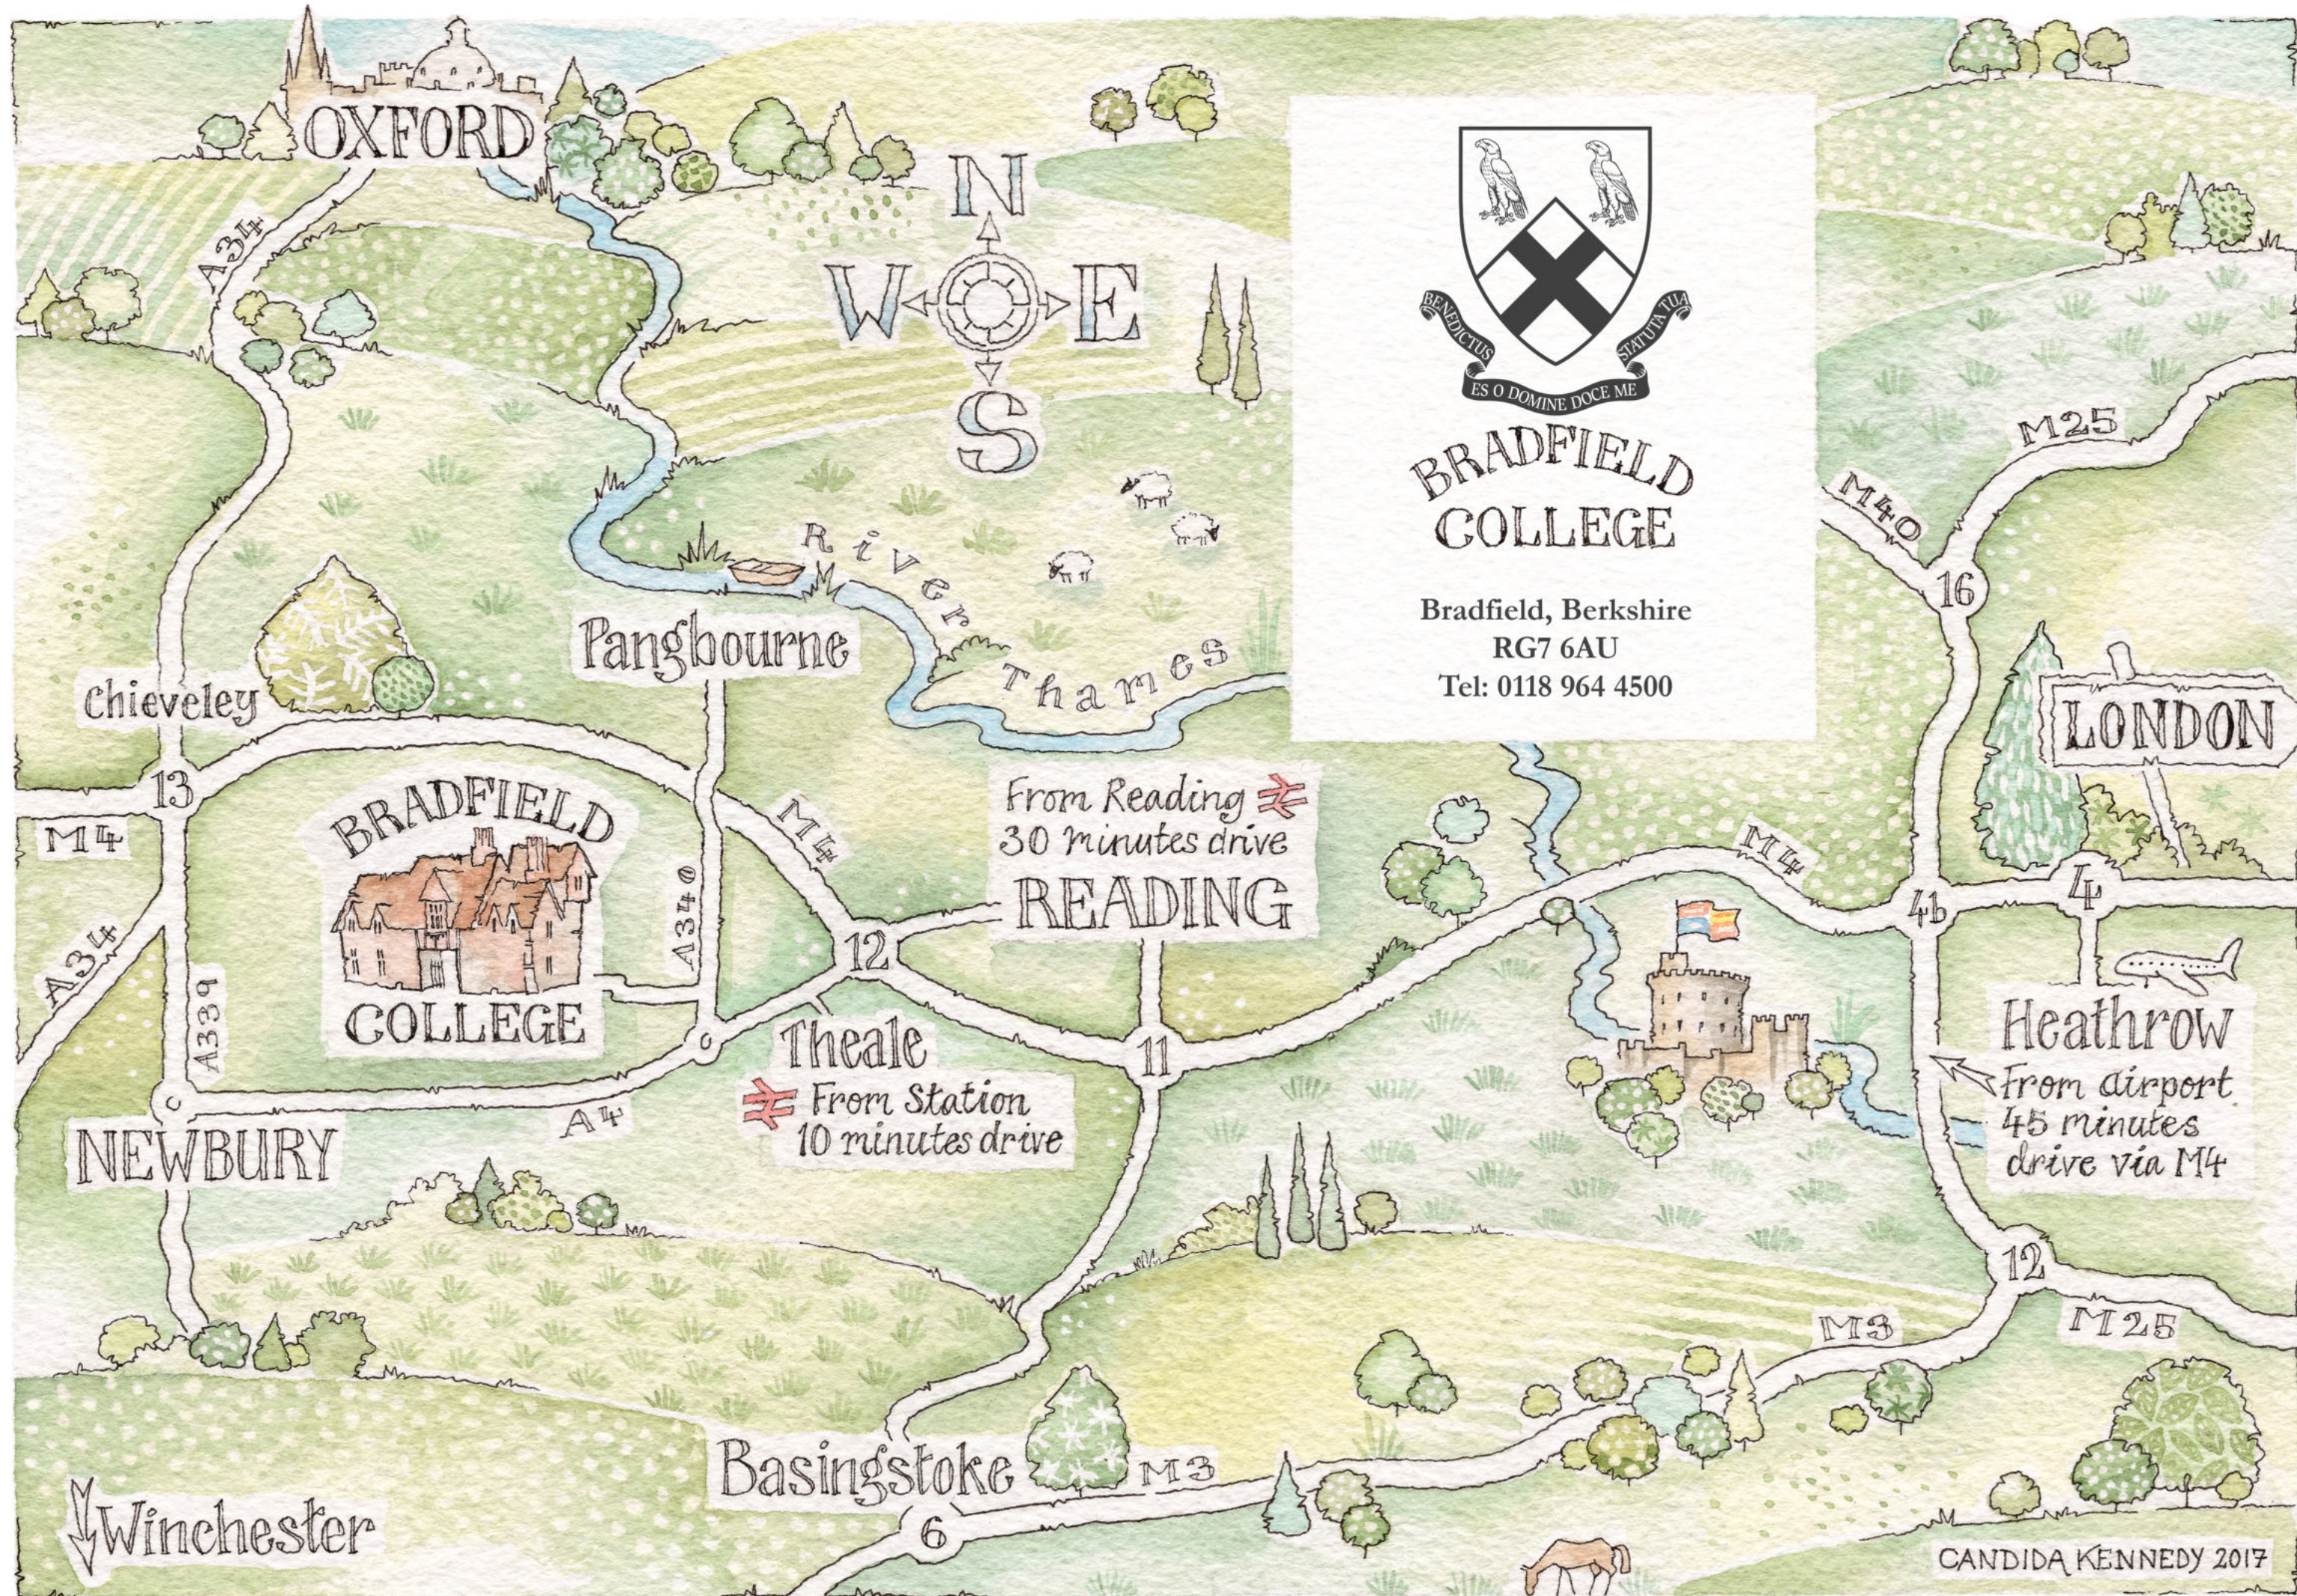

BRADFIELD COLLEGE

- BOARDING HOUSES**
- A Loyd House
 - C Arny House
 - D House-on-the-Hill (D)
 - E Stone House
 - F Hillside
 - G House-on-the-Hill (G)
 - H The Close
 - I Palmer House
 - J Armstrong House
 - K Stevens House
 - L Faulkner's
 - M Stanley House

- NOTABLE LOCATIONS**
- 1 Headmaster's Office
 - 2 Dining Hall
 - 3 Snake Door
 - 4 Business Studies, Economics and Politics
 - 5 Mathematics
 - 6 English and Religious Studies
 - 7 Modern Languages
 - 8 History and History of Art
 - 9 Blackburn Science Centre
 - 10 Faulkner's Dining Hall
 - 11 Design Centre
 - 12 Medical Centre
 - 13 Reception
 - 14 School Shop
- CULTURAL CENTRES**
- 15 Chapel
 - 16 St Andrew's Church
 - 17 Art School
 - 18 Music School
 - 19 Greek Theatre
 - 20 Big School
 - 21 Tennis Centre
 - 22 Garrett Library
 - 23 Sports Complex
 - 24 Stunt Pavilion

OXFORD

BRADFIELD COLLEGE

Bradfield, Berkshire
RG7 6AU
Tel: 0118 964 4500

Pangbourne

River Thames

Chieveley

From Reading 30 minutes drive
READING

Theale
 From Station 10 minutes drive

LONDON

Heathrow
From airport 45 minutes drive via M4

NEWBURY

Basingstoke

Winchester